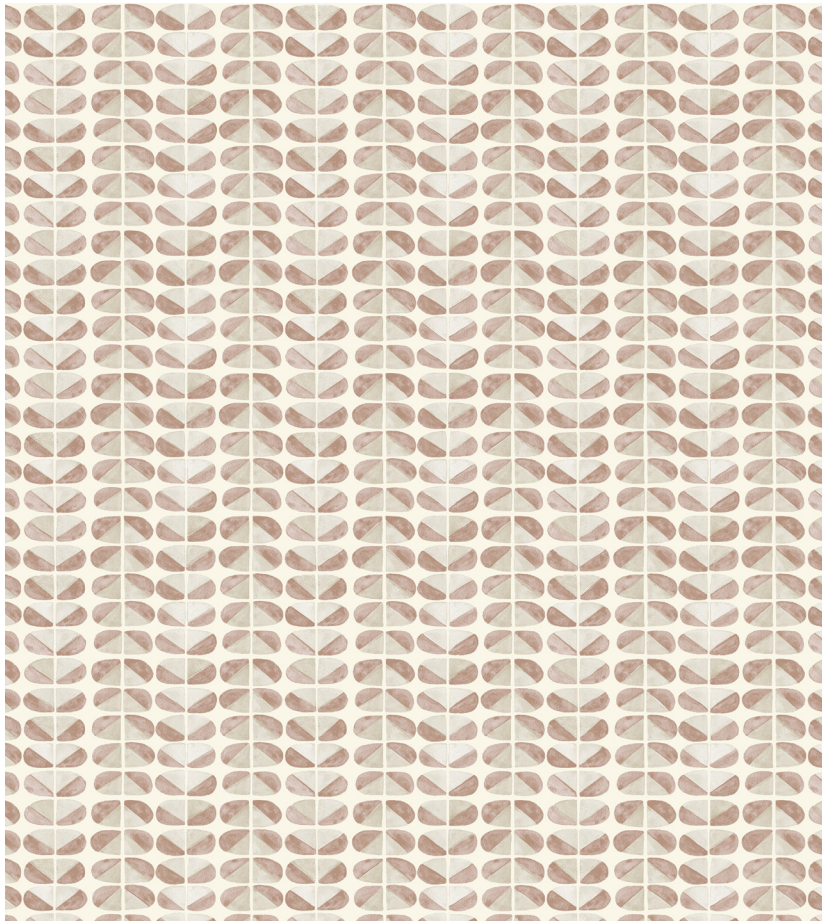

seemakrish

BEACON

SKU# W 06-20 C

Color: Seashell

Content: Standard clay coated paper, FSC certified
ASTM-E84 Class A

Width: 30" (Trims to 27")

Repeat: 27" H, 16.75" V

Pattern Match: Straight

Cove Blue

Tide Gray

Sagebrush